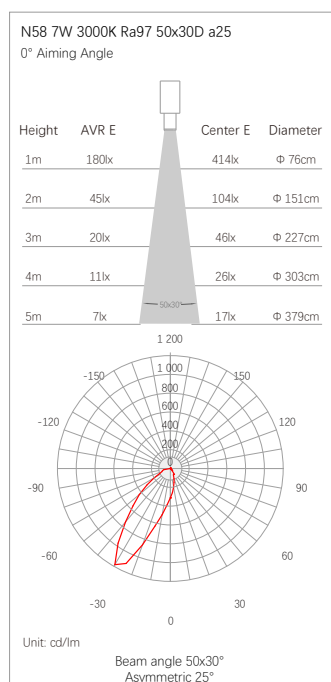

## SPECIFICATION

Wattage : 5W / 7W  
 Color temperature : 2700K / 3000K / 4000K  
 CRI : Ra97 (R9>90)  
 Beam angle :  
 Round distribution : 25° / 36° / 60° / 80°  
 Oval distribution : 50 x 30° / 20 x 60°  
 Wallwash distribution : 50x30° Asymmetric 25°  
 Driver : DC48V  
 Dimming : 0/1-10V , DALI , TRIAC , CASAMBI

## Radial distribution & Conical illuminance

D Distance To Fix From Wall or Floor

LX Initial illuminance Level At Center of Beam

L Beam Length(where candlepower drops to 50% of maximum)

W Beam Width(where candlepower drops to 50% of maximum)

## Radial distribution & Conical illuminance

## Specifications

Model No.	Total Power (W)	LED Power (W)	Voltage	CRI (Ra)	Color Temp (K)	LED Flux (lm)	Beam Angle	IP Grade
N58	5	4.5	AC220-240V	97	2700	390	Round : 25° / 36° / 60° / 80° Oval : 50*30° / 20*60° Wallwash: 50*30° Asymmetric 25°	IP20
					3000	420		
					4000	430		
N58	7	6.3			2700	506		
					3000	548		
					4000	562		