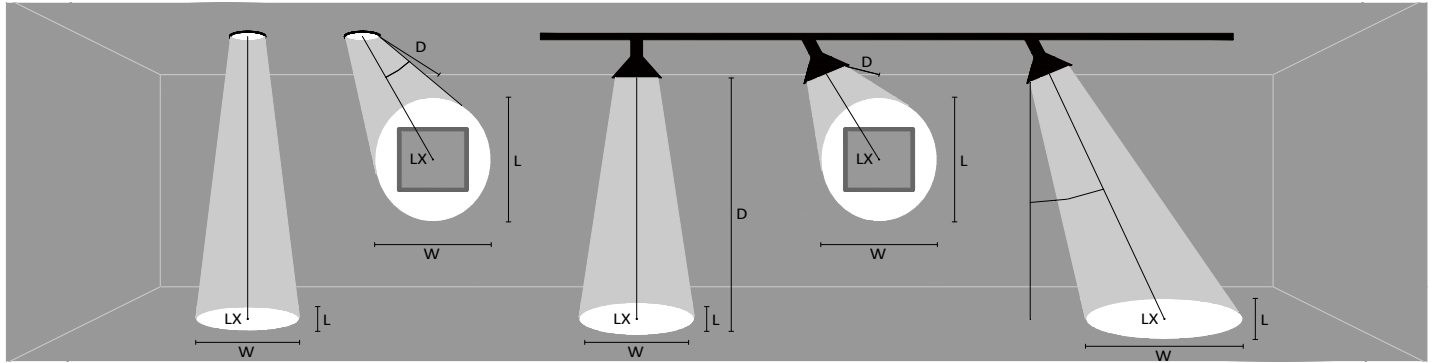

## SPECIFICATION

Wattage : 5W / 7W  
 Color temperature : 2700K / 3000K / 4000K  
 CRI : Ra97 (R9>90)  
 Beam angle :  
 Round distribution : 25° / 36° / 60° / 80°  
 Oval distribution : 50 x 30° / 20 x 60°  
 Wallwash distribution : 50x30° Asymmetric 25°  
 Driver : DC48V  
 Dimming : 0/1-10V , DALI , TRIAC , CASAMBI

## FEATURES

Product surface color : Black, White, Custom  
 Bracket rotatable through 365° on adaptor, 90° tilt  
 Mounting: Magnetic track  
 Protection degree : IP20 (En60598)  
 Energy efficiency: EEIA

## Radial distribution & Conical illuminance

D Distance To Fix From Wall or Floor

LX Initial illuminance Level At Center of Beam

L Beam Length(where candlepower drops to 50% of maximum)

W Beam Width(where candlepower drops to 50% of maximum)

## Specifications

Model No.	Total Power (W)	LED Power (W)	Voltage	CRI (Ra)	Color Temp (K)	LED Flux (lm)	Beam Angle	IP Grade
N58	5	4.5	AC220-240V	97	2700	390	Round : 25° / 36° / 60° / 80° Oval : 50*30° / 20*60° Wallwash: 50*30° Asymmetric 25°	IP20
					3000	420		
					4000	430		
N58	7	6.3			2700	506		
					3000	548		
					4000	562		