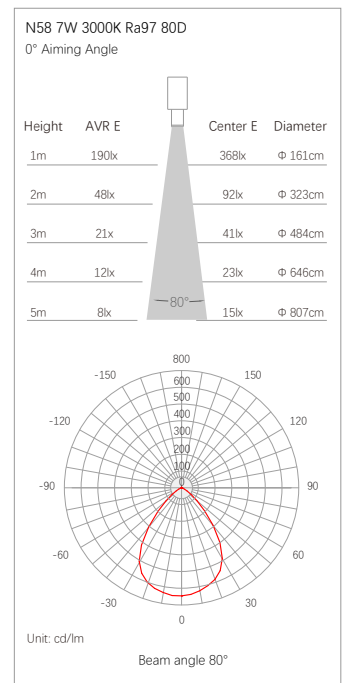

## SPECIFICATION

Wattage : 5W / 7W  
 Color temperature : 2700K / 3000K / 4000K  
 CRI : Ra97 (R9>90)  
 Beam angle :  
 Round distribution : 25° / 36° / 60° / 80°  
 Oval distribution : 50 x 30° / 20 x 60°  
 Wallwash distribution : 50x30° Asymmetric 25°  
 Driver : DC48V  
 Dimming : 0/1-10V , DALI , TRIAC , CASAMBI

## Radial distribution & Conical illuminance

D Distance To Fix From Wall or Floor

LX Initial illuminance Level At Center of Beam

L Beam Length(where candlepower drops to 50% of maximum)

W Beam Width(where candlepower drops to 50% of maximum)

## Radial distribution & Conical illuminance

## Specifications

Model No.	Total Power (W)	LED Power (W)	Voltage	CRI (Ra)	Color Temp (K)	LED Flux (lm)	Beam Angle	IP Grade
N58	5	4.5	AC220-240V	97	2700	390	Round : 25° / 36° / 60° / 80° Oval : 50*30° / 20*60° Wallwash: 50*30° Asymmetric 25°	IP20
					3000	420		
					4000	430		
N58	7	6.3			2700	506		
					3000	548		
					4000	562		