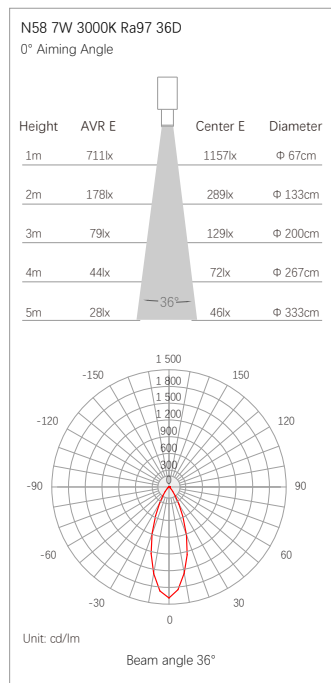

## SPECIFICATION

Wattage : 5W / 7W  
 Color temperature : 2700K / 3000K / 4000K  
 CRI : Ra97 (R9>90)  
 Beam angle :  
 Round distribution : 25° / 36° / 60° / 80°  
 Oval distribution : 50 x 30° / 20 x 60°  
 Wallwash distribution : 50x30° Asymmetric 25°  
 Driver : DC48V  
 Dimming : 0/1-10V , DALI , TRIAC , CASAMBI

## Radial distribution & Conical illuminance

D Distance To Fix From Wall or Floor

LX Initial illuminance Level At Center of Beam

L Beam Length(where candlepower drops to 50% of maximum)

W Beam Width(where candlepower drops to 50% of maximum)

## Radial distribution & Conical illuminance

## Specifications

Model No.	Total Power (W)	LED Power (W)	Voltage	CRI (Ra)	Color Temp (K)	LED Flux (lm)	Beam Angle	IP Grade
N58	5	4.5	AC220-240V	97	2700	390	Round : 25° / 36° / 60° / 80° Oval : 50*30° / 20*60° Wallwash: 50*30° Asymmetric 25°	IP20
					3000	420		
					4000	430		
N58	7	6.3			2700	506		
					3000	548		
					4000	562		