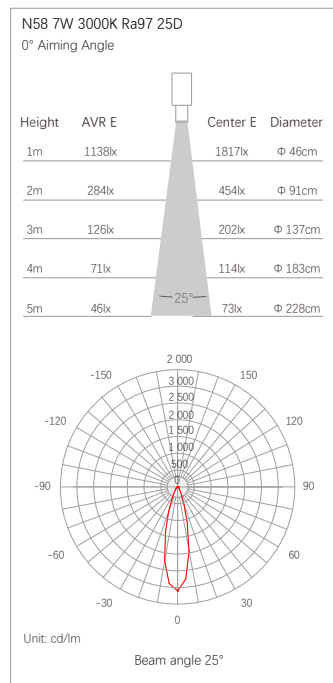

## SPECIFICATION

Wattage : 5W / 7W  
 Color temperature : 2700K / 3000K / 4000K  
 CRI : Ra97 (R9>90)  
 Beam angle :  
 Round distribution : 25° / 36° / 60° / 80°  
 Oval distribution : 50 x 30° / 20 x 60°  
 Wallwash distribution : 50x30° Asymmetric 25°  
 Driver : DC48V  
 Dimming : 0/1-10V , DALI , TRIAC , CASAMBI

## Radial distribution & Conical illuminance

D Distance To Fix From Wall or Floor

LX Initial illuminance Level At Center of Beam

L Beam Length(where candlepower drops to 50% of maximum)

W Beam Width(where candlepower drops to 50% of maximum)

## Radial distribution & Conical illuminance

## Specifications

Model No.	Total Power (W)	LED Power (W)	Voltage	CRI (Ra)	Color Temp (K)	LED Flux (lm)	Beam Angle	IP Grade
N58	5	4.5	AC220-240V	97	2700	390	Round : 25° / 36° / 60° / 80° Oval : 50*30° / 20*60° Wallwash: 50*30° Asymmetric 25°	IP20
					3000	420		
					4000	430		
N58	7	6.3			2700	506		
					3000	548		
					4000	562		