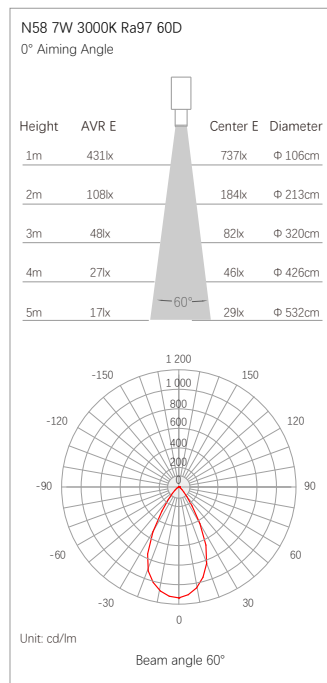

## SPECIFICATION

Wattage : 5W / 7W  
 Color temperature : 2700K / 3000K / 4000K  
 CRI : Ra97 (R9>90)  
 Beam angle :  
 Round distribution : 25° / 36° / 60° / 80°  
 Oval distribution : 50 x 30° / 20 x 60°  
 Wallwash distribution : 50x30° Asymmetric 25°  
 Driver : DC48V  
 Dimming : 0/1-10V , DALI , TRIAC , CASAMBI

## Radial distribution & Conical illuminance

D Distance To Fix From Wall or Floor

LX Initial illuminance Level At Center of Beam

L Beam Length(where candlepower drops to 50% of maximum)

W Beam Width(where candlepower drops to 50% of maximum)

## Radial distribution & Conical illuminance

## Specifications

Model No.	Total Power (W)	LED Power (W)	Voltage	CRI (Ra)	Color Temp (K)	LED Flux (lm)	Beam Angle	IP Grade
N58	5	4.5	AC220-240V	97	2700	390	Round : 25° / 36° / 60° / 80° Oval : 50*30° / 20*60° Wallwash: 50*30° Asymmetric 25°	IP20
					3000	420		
					4000	430		
N58	7	6.3			2700	506		
					3000	548		
					4000	562		