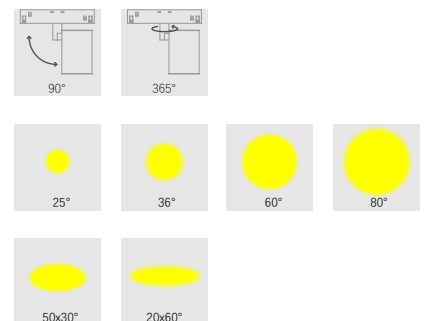

## SPECIFICATION

Wattage : 5W / 7W  
 Color temperature : 2700K / 3000K / 4000K  
 CRI : Ra97 (R9>90)  
 Beam angle :  
 Round distribution : 25° / 36° / 60° / 80°  
 Oval distribution : 50 x 30° / 20 x 60°  
 Wallwash distribution : 50x30° Asymmetric 25°  
 Driver : DC48V  
 Dimming : 0/1-10V , DALI , TRIAC , CASAMBI

## Radial distribution & Conical illuminance

D Distance To Fix From Wall or Floor

LX Initial illuminance Level At Center of Beam

L Beam Length(where candlepower drops to 50% of maximum)

W Beam Width(where candlepower drops to 50% of maximum)

## Specifications

Model No.	Total Power (W)	LED Power (W)	Voltage	CRI (Ra)	Color Temp (K)	LED Flux (lm)	Beam Angle	IP Grade
N58	5	4.5	AC220-240V	97	2700	390	Round : 25° / 36° / 60° / 80° Oval : 50*30° / 20*60° Wallwash: 50*30° Asymmetric 25°	IP20
					3000	420		
					4000	430		
N58	7	6.3			2700	506		
					3000	548		
					4000	562		