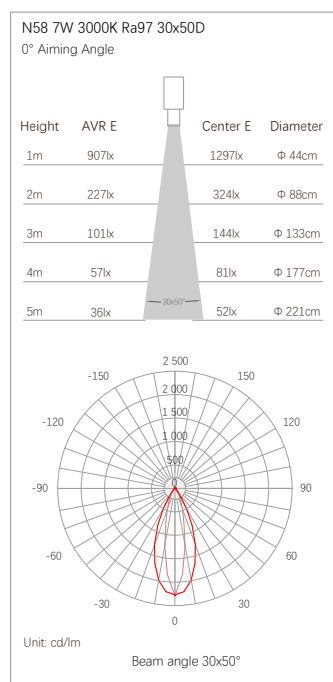

## SPECIFICATION

Wattage : 5W / 7W  
 Color temperature : 2700K / 3000K / 4000K  
 CRI : Ra97 (R9>90)  
 Beam angle :  
 Round distribution : 25° / 36° / 60° / 80°  
 Oval distribution : 50 x 30° / 20 x 60°  
 Wallwash distribution : 50x30° Asymmetric 25°  
 Driver : DC48V  
 Dimming : 0/1-10V , DALI , TRIAC , CASAMBI

## Radial distribution & Conical illuminance

D Distance To Fix From Wall or Floor

LX Initial illuminance Level At Center of Beam

L Beam Length(where candlepower drops to 50% of maximum)

W Beam Width(where candlepower drops to 50% of maximum)

## Radial distribution & Conical illuminance

## Specifications

Model No.	Total Power (W)	LED Power (W)	Voltage	CRI (Ra)	Color Temp (K)	LED Flux (lm)	Beam Angle	IP Grade
N58	5	4.5	AC220-240V	97	2700	390	Round : 25° / 36° / 60° / 80° Oval : 50*30° / 20*60° Wallwash: 50*30° Asymmetric 25°	IP20
					3000	420		
					4000	430		
N58	7	6.3			2700	506		
					3000	548		
					4000	562		